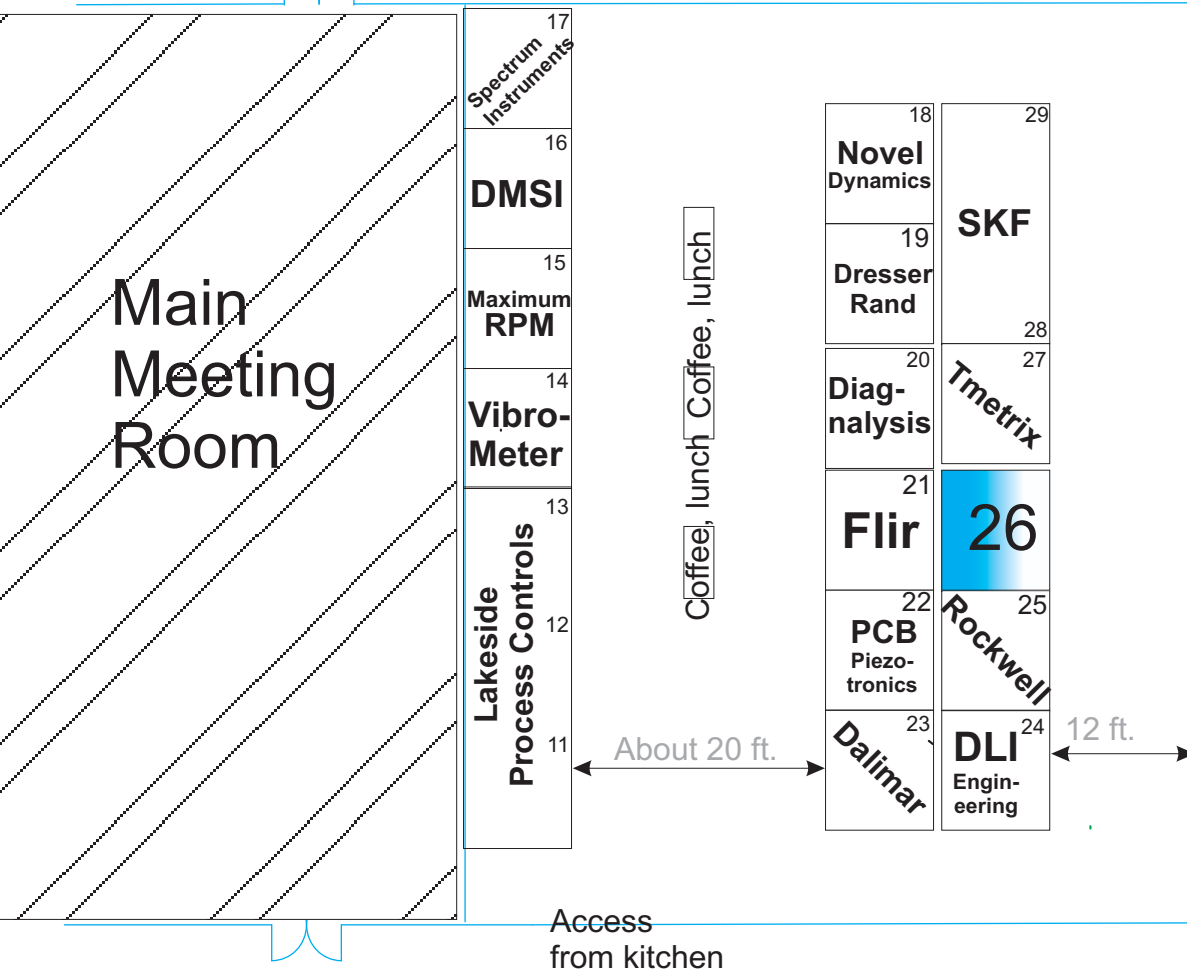

CMVA Trade Show Area 2008 October 29-30-2008. Sheraton Fallsview, Niagara Falls.

Access to meeting room from Tradeshow is along this corridor.

Blue lines are walls and doors.

Foyer. Cannot be locked.

Booths are all 10 ft wide by 9 ft deep