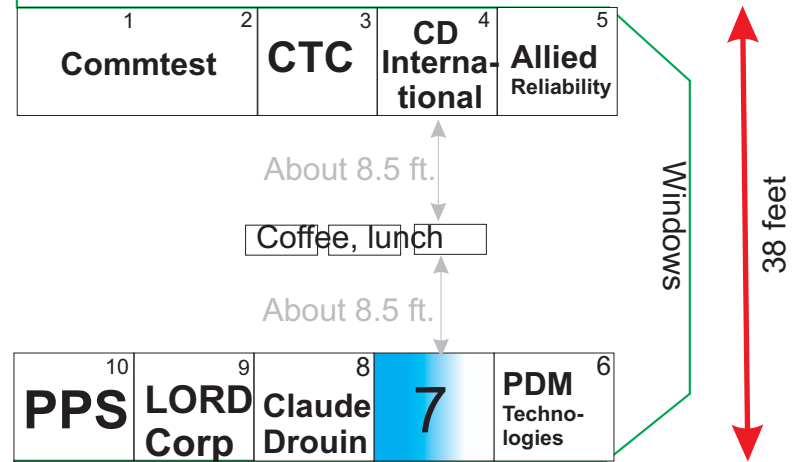

CMVA Trade Show Area 2008 October 29-30-2008. Sheraton Fallsview, Niagara Falls.

Access to meeting room from Tradeshow is along this corridor.

Blue lines are walls and doors.

Foyer. Cannot be locked.

Booths are all 10 ft wide by 9 ft deep