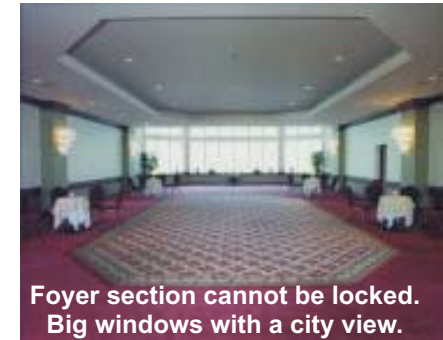

CMVA Trade Show Area 2008 October 29-30-2008. Sheraton Fallsview, Niagara Falls.

Access to meeting room from Tradeshow is along this corridor.

Blue lines are walls and doors.

Foyer. Cannot be locked.

Booths are all 10 ft wide by 9 ft deep